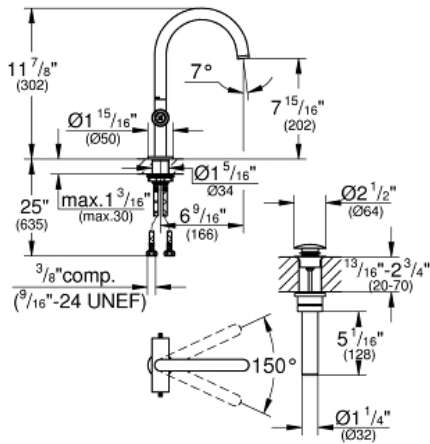

ATRIO
Single-Hole Bathroom Faucet L-
Size

MODEL # 21027EN3

Pure Freude
an Wasser

GROHE

Product Description:

ATRIO
Single-Hole Bathroom Faucet L-Size

Standard Specification:

- GROHE StarLight finish
- GROHE SilkMove ceramic cartridge
- Swivel tubular spout with flow control and stop limiter
- 1/2" (13mm) ceramic cartridge (90° turn)
- Push-open 1 1/4" (32mm) waste set
- High spout
- Stainless steel flex lines
- Quick installation system
- Less handles – order (18 026) or (18 027) (sold separately)
- Flow rate: 1.2 gpm (4.5 l/min)

Applicable Codes & Standards:

- Energy Policy Act of 1992
- NSF 61
- ASME A112.18.1/CSA B125.1
- US Federal and State material regulations
- EPA WaterSense®
- NSF 372

Color:

- 21027EN3 Brushed Nickel InfinityFinish